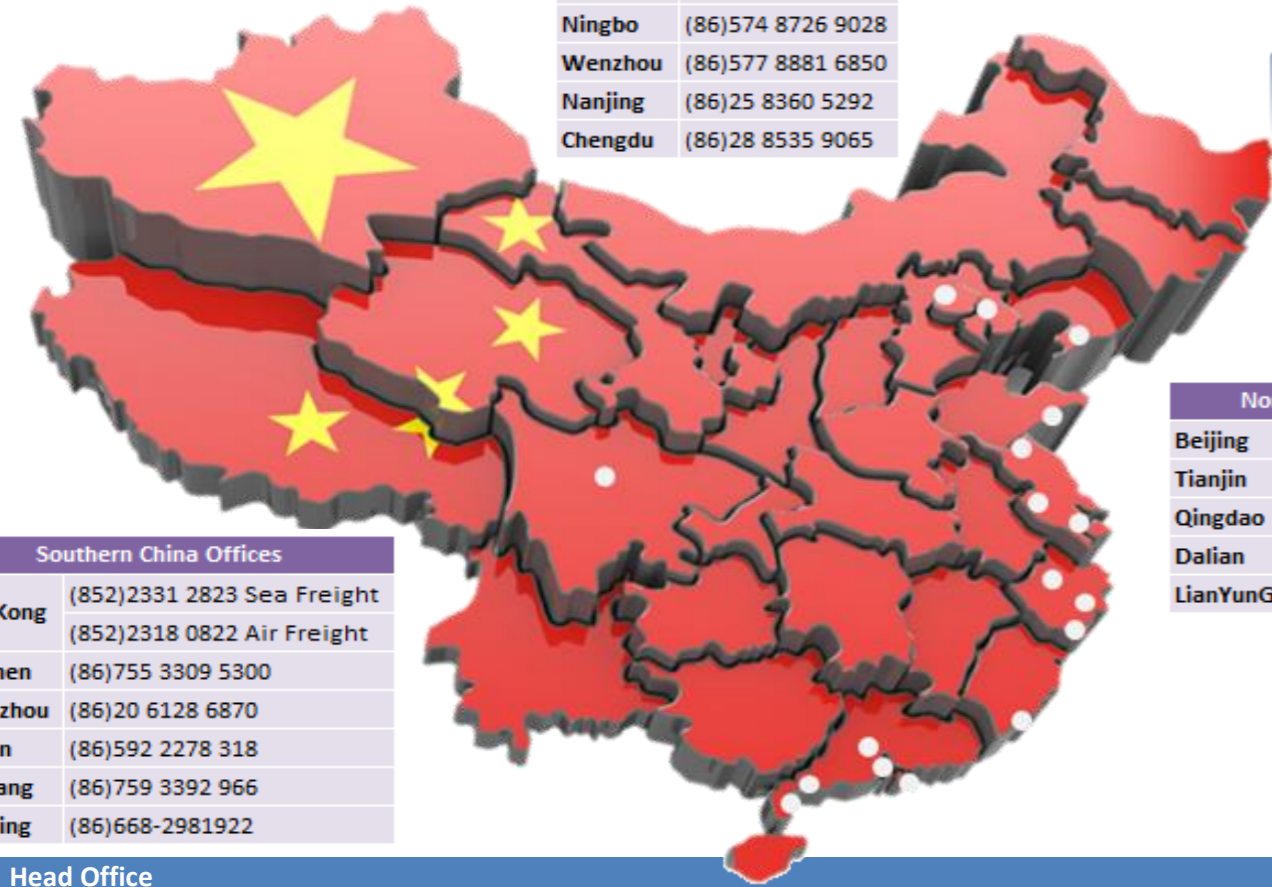

Northern China Offices	
Beijing	(86)10 8468 3112
Tianjin	(86)22 5836 6966
Qingdao	(86)532 8086 0383
Dalian	(86)411 8259 7681
LianYunGang	(86)518 8231 9901

Southern China Offices	
Hong Kong	(852)2331 2823 Sea Freight (852)2318 0822 Air Freight
Shenzhen	(86)755 3309 5300
Guangzhou	(86)20 6128 6870
Xiamen	(86)592 2278 318
Zhanjiang	(86)759 3392 966
Maoming	(86)668-2981922

Please copy in all enquires to below group email address to ensure 24 hours respond:
Sea freight: csam-sea@helka.com.hk
Airfreight: csaf-air@helka.com.hk

HELKA GROUP

CENTRAL & SOUTH AMERICA (EAST)

CONTACT LIST

WWW.HELKA.COM.HK

<u>Handling Offices</u>	<u>Scope of Areas</u>
Chengdu	Chengdu, Sichuan, Wuhan, Hubei, Chongqing, Xian, Shanxi
Dalian	Dalian, Liaoning, Shenyang, Dandong
Guangzhou	Huangpu, Lanshi, Nansha, Shunde, Leliu, Rongqi, Sanshan, Sanshui, Panyu, Foshan, Jiujiang, Nanhai, Zhaoqing, Lianhuasha, Huadu, Xinfeng, Yunfu, Jisi, Liudu, Qingyuan, Shaoguan, Wuchun, Gaoming, Gaosha, Gaoyao, Heshan
Hong Kong	Hong Kong, Macau, Guangxi, Wuzhou, Liuzhou, Fangcheng, Guilin
Lianyungang	Lianyungang
Maoming	Maoming
Nanjing	Ningbo, Nantong, Nanchang, Puqi, Wuhu,
Ningbo	Ningbo, Zhejiang, Xuzhou, Wenzhou, Yiwu
Shanghai	Shanghai, Jiangsu, Wuxi, Yangshan, Zhangjiagang, Shijiazhuang, Zhenjiang, Kunshan, Suzhou, Wei Gao Qiao, Hangzhou, Wujiang, Hefei, Anhui
Shenzhen	Chiwan, Yantian, Shekou, Da Chan Bay, Zhongshan, Shantou, Zhuhai, Dongguan, Jiangmen, Huizhou, Huidong, Nanshan, Xinhui, Chaozhou, Shanwei, Zhanjiang, Sanbu
Tianjin	Xingang, Tianjin, Beijing, Yantai, Jinan, Shangdong, Henan, Weihai
Xiamen	Xiamen, Fujian, Fuzhou, Zhangzhou, Putian, Quanzhou, Shishi, Fuqing, Haitian
Zhanjiang	Zhanjiang