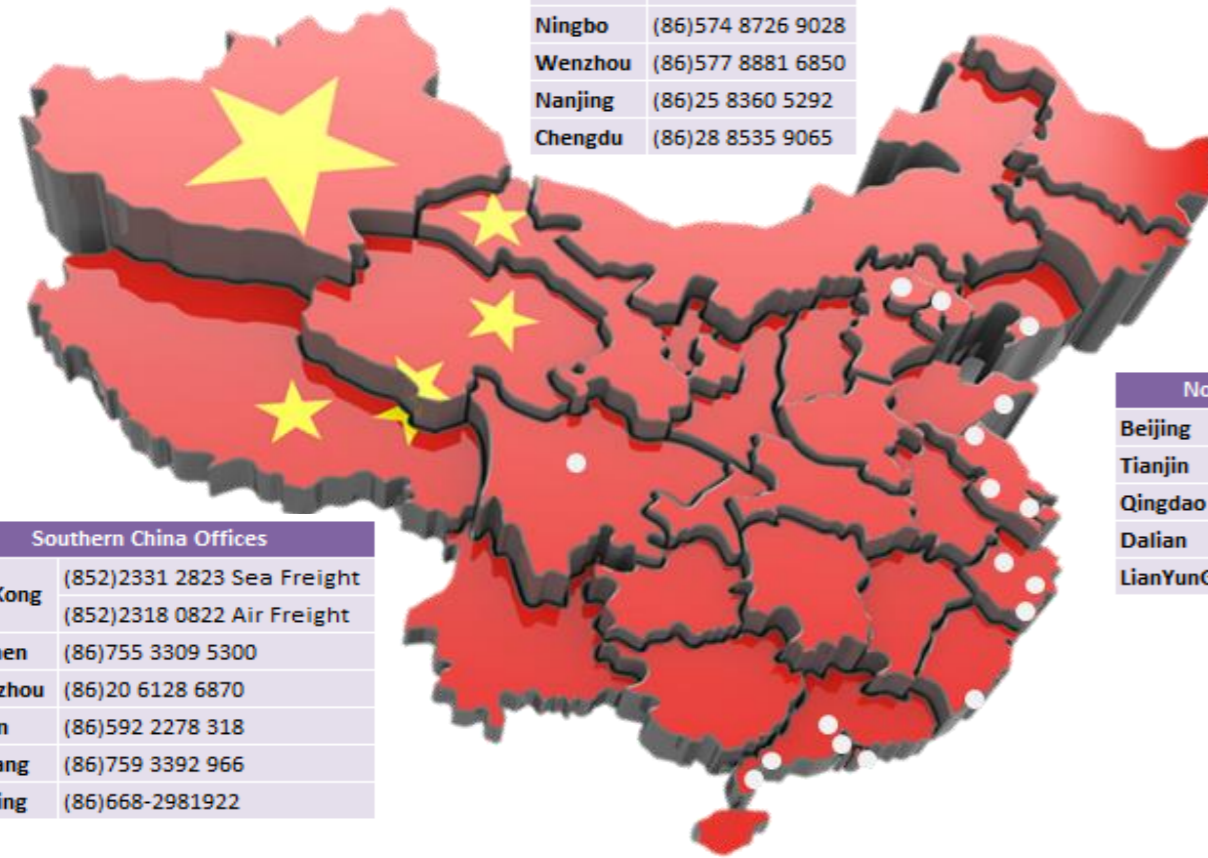

| Southern China Offices |  |
|------------------------|--|
| Hong Kong              | (852)2331 2823 Sea Freight<br>(852)2318 0822 Air Freight |
| Shenzhen               | (86)755 3309 5300  |
| Guangzhou              | (86)20 6128 6870   |
| Xiamen                 | (86)592 2278 318   |
| Zhanjiang              | (86)759 3392 966   |
| Maoming                | (86)668-2981922  |