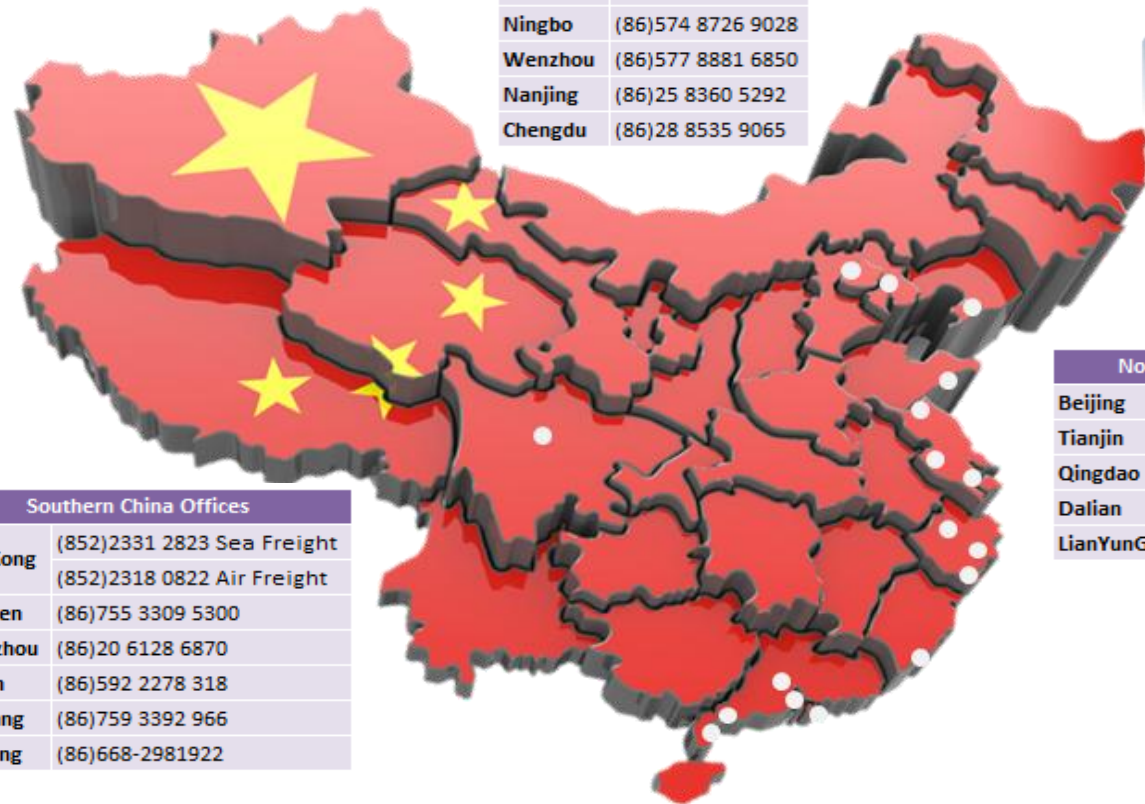

# HELKA GROUP

Northern China Offices	
Beijing	(86)10 8468 3112
Tianjin	(86)22 5836 6966
Qingdao	(86)532 8086 0383
Dalian	(86)411 8259 7681
LianYunGang	(86)518 8231 9901

Southern China Offices	
Hong Kong	(852)2331 2823 Sea Freight (852)2318 0822 Air Freight
Shenzhen	(86)755 3309 5300
Guangzhou	(86)20 6128 6870
Xiamen	(86)592 2278 318
Zhanjiang	(86)759 3392 966
Maoming	(86)668-2981922